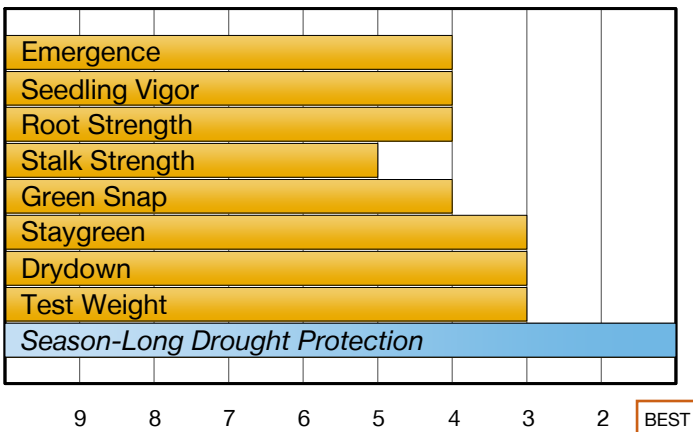

G14H66 Artesian

RM:
114

Brands Available:

G14H66-3010A

OUTSTANDING YIELD POTENTIAL WITH AGRISURE ARTESIAN TECHNOLOGY

- Maximizes yield when it rains; increases yield when it doesn't
- Proven yield across multiple soil types and environments for stable performance
- Solid leaf disease package enhances broad adaptability

Relative Maturity	
114	
Silk RM	Black Layer RM
114	116
Silk GDU	Black Layer GDU
1455	2660

Agronomic Characteristics

Disease Tolerance

Gray Leaf Spot	3
Northern Corn Leaf Blight	2
Goss's Wilt	3
Southern Corn Leaf Blight	5
Eyespot	-
Anthracnose Stalk Rot	5
Anthracnose Leaf Blight	-
Fusarium Crown Rot	5
Common Rust	2

Plant & Ear Characteristics

Plant Height	Ear Height	Ear Flex	Cob Color	Husk Cover	Leaf Type	Root Type
3	3	Semi-Flex	Red	Medium	Semi-Upright	Modified