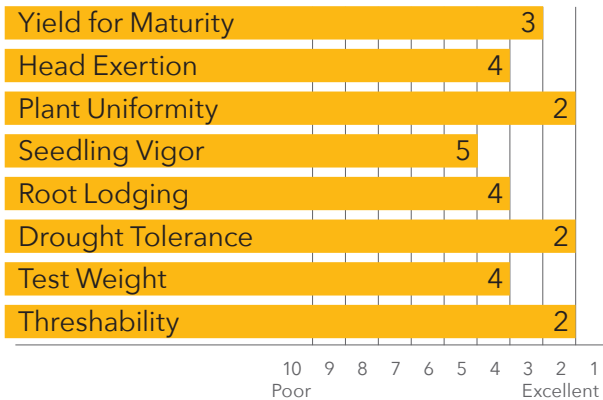

GRAIN SORGHUM

NEW

AG1101

Earliest Bronze Grain Sorghum

- Excellent yield for maturity
- Very uniform
- Strong drought tolerance
- Excellent for areas needing early maturity or for double cropping situations
- Intense bronze-colored grain

Recommended Seeding Rates:
Vary depending on local growing conditions. Please see your Alta Seeds retailer for local recommendations.

■ Primary area of adaptation

CHARACTERISTICS & RATINGS

Early Relative Maturity
55 Days to Mid Bloom
13-15 Seeds/Lb (1,000) – check seed bag
Bronze Grain Color
Semi-open Head Type
28-34" Plant Height
Red Plant Color