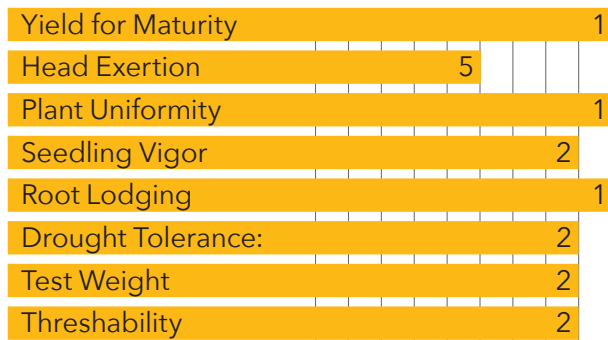

63 Days to Mid Bloom

12-14 Seeds/Lb (1,000) – check seed bag

Bronze Grain Color

Semi-open Head Type

34-40" Plant Height

Red Plant Color

10 9 8 7 6 5 4 3 2 1
Poor Excellent

Based on Alta Seeds research trials relative to other Alta Seeds products.

FIELD POSITIONING

Tough Dryland	HS
High Yield Dryland Environments	HS
Limited Irrigation	HS
Full Irrigation	HS
High pH Soils Iron Chlorosis	MA
Early Planting / Cold Soils	S
No-Till	S
Poorly Drained Soils	X
Sugarcane Aphid*	HS

Observed Suitability and Field-By-Field Positioning
HS = Highly Suitable S = Suitable
MA = Manage Appropriately X = Poor Suitability

*Tolerance confirmed in third-party testing conducted by the Agricultural Research Division of the US Department of Agriculture in Stillwater, OK.