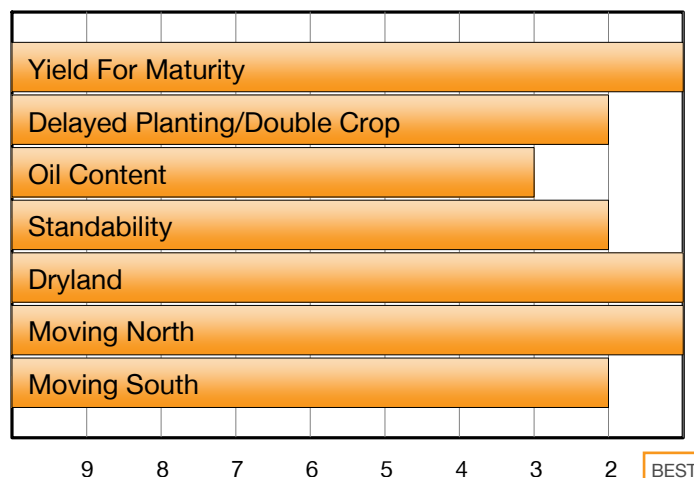

SY7717

Mat:
Mid

MAXIMUM YIELDS WITH STABLE HIGH OLEIC LEVELS

- Industry-leading Sclerotinia tolerance
- Resistant to all known races of Downy Mildew
- Excellent performance under stress conditions

Oil Type	
High Oleic	
RM	Flowering
95	64

Product Features

Seedling Vigor	Excellent
Drought Tolerance	Excellent
Drydown For Maturity	Excellent
Stalk Strength	Excellent
Self-Compatibility	Excellent
Plant Height	Medium
Oil Content	Very Good
Test Weight	Excellent

Performance Potential

Management Observations

Category	Rating
Minimum/No-till	★
Highly Productive Soils	★
Marginal Soils	●
Solid Seeding	★
Planting Rate: <i>High</i>	★
<i>Medium</i>	●
<i>Low</i>	✘

★ Best Choice   ● Good Choice
▼ Average to Slightly Below Average   ✘ Not Recommended